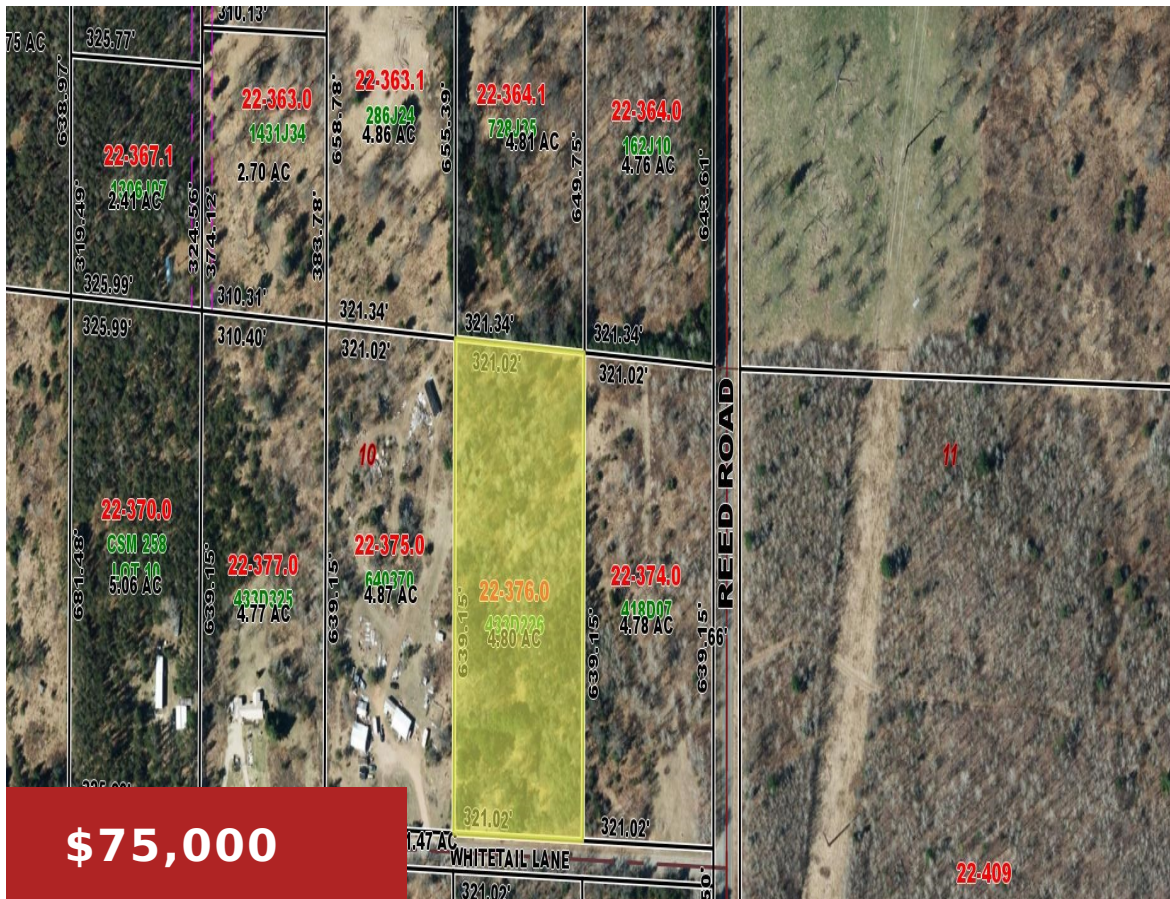

W7736 WHITE TAIL LANE, PEMBINE, WI, 54156

<https://www.adashunjones.com>

W7736 WHITE TAIL Lane, PEMBINE, WI, 54156

\$75,000

Your nature escape awaits in Pembine, Wisconsin—where 4.71 acres of beautiful wooded land offer the perfect backdrop for your dream home, a weekend retreat or a secluded cabin. Surrounded by mature trees and wildlife, this peaceful property delivers privacy, serenity, and endless possibilities. Whether you’re seeking adventure or relaxation, this is your opportunity to own...

Megan
Expert Real Estate Partners, LLC

Features

Price per sq ft: \$15,923.57

For Sale or Rent: For Sale

GarageYN: No

FireplaceYN: No

Lot Features: Wooded

Water Source: Sand Point

Tax Amount: \$305.19

Lot Size, acres: 4.71

Parcel Number: 022-00376.000

AttachedGarageYN: No

PoolPrivateYN: No

Utilities: Electricity Available

Sewer: Holding Tank

Building Details