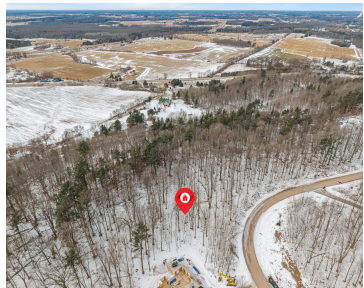

# OAK VIEW DRIVE, SHAWANO, WI, 54166

<https://www.adashunjones.com>

OAK VIEW Drive,  
SHAWANO, WI,  
54166

Build your dream home on this stunning 2.86-acre wooded lot in a quiet rural subdivision. Set on a dead-end street for added privacy and peace, with a desirable elevation offering great exposure and beautiful potential views. Enjoy the feeling of country living while still being just minutes from city amenities. A rare blend of space,...