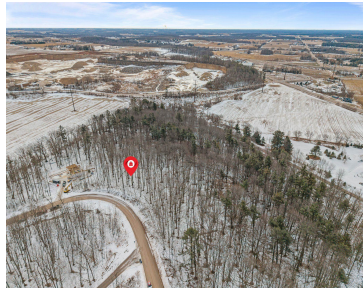

# OAK VIEW DRIVE, SHAWANO, WI, 54166

<https://www.adashunjones.com>

OAK VIEW Drive,  
SHAWANO, WI,  
54166

Build your dream home on this stunning 2.86-acre wooded lot in a quiet rural subdivision. Set on a dead-end street for added privacy and peace, with a desirable elevation offering great exposure and beautiful potential views. Enjoy the feeling of country living while still being just minutes from city amenities. A rare blend of space,...