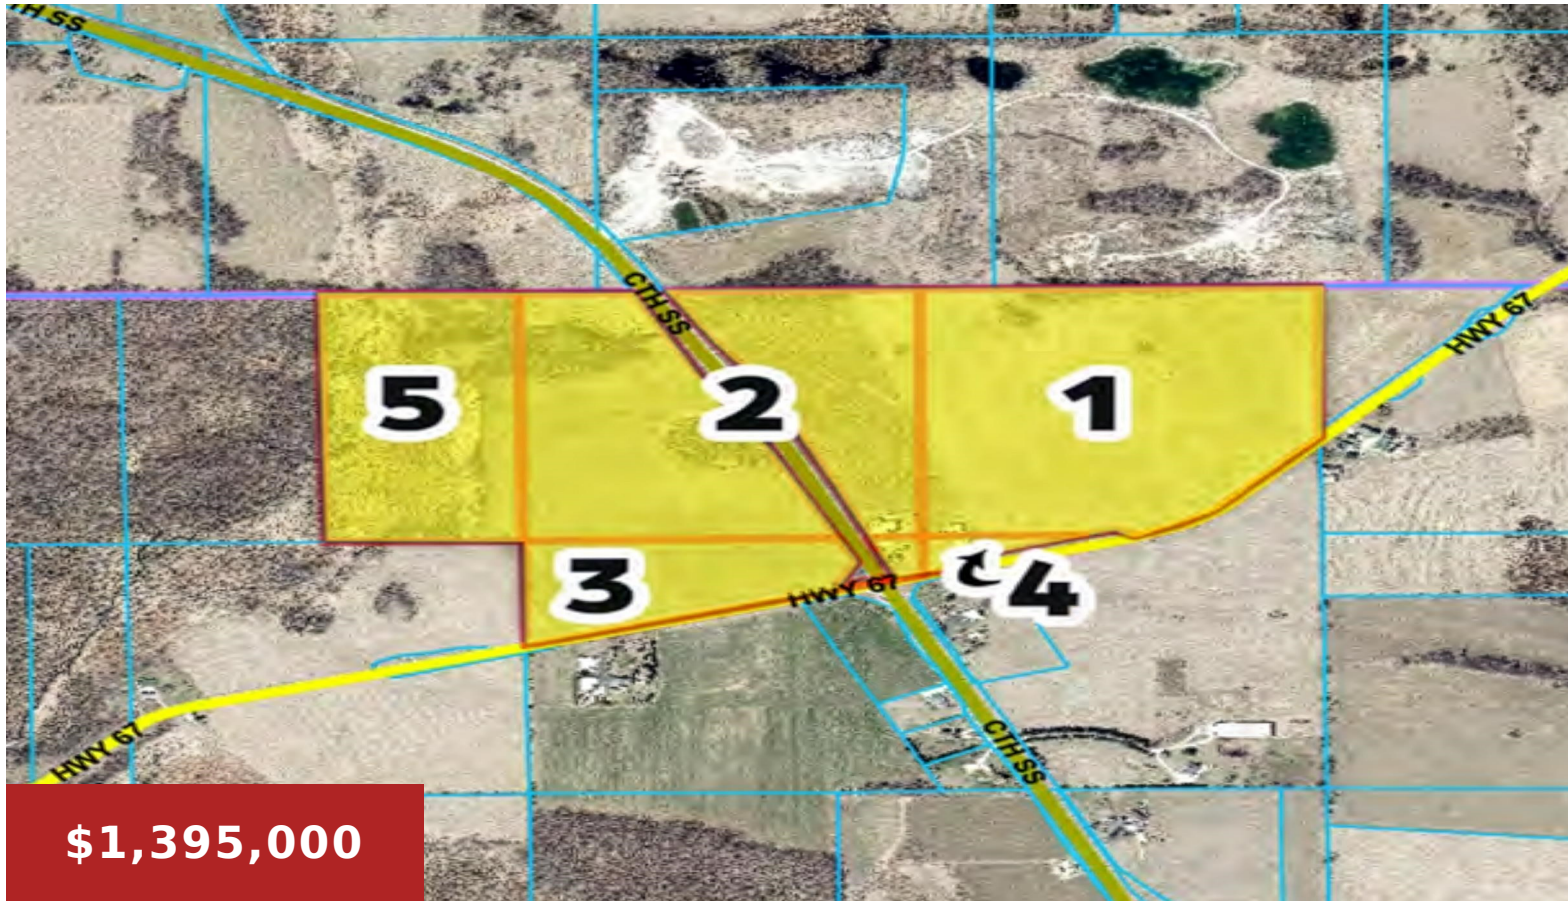

N2401 COUNTY ROAD SS,
CAMPBELLSPORT, WI, 53010

N2401 COUNTY ROAD SS, CAMPBELLSPORT, WI, 53010

<https://www.adashunjones.com>

\$1,395,000

Discover the incredible potential of this expansive 103+ Acre Farmland. Bring your vision, your builder, or your tractor! Zoned Farmland Preservation District, the property includes 5 parcels located near the crossroads of Hwy SS/Hwy 67 and offers productive crop ground, peaceful rural surroundings & potential for farming, investment, or a future homestead. This property represents...

Kevin

Adashun Jones, Inc.

Features

Price per sq ft: \$13,501.74

For Sale or Rent: For Sale

GarageYN: No

FireplaceYN: No

Lot Features: Rural - Not Subdivision, Farm

Water Source: Well

Tax Amount: \$2,301.03

Lot Size, acres: 103.32

Parcel Number: T03-13-19-04-03-012-00

AttachedGarageYN: No

PoolPrivateYN: No

Utilities: Electricity Available

Sewer: Conventional Septic-Instl