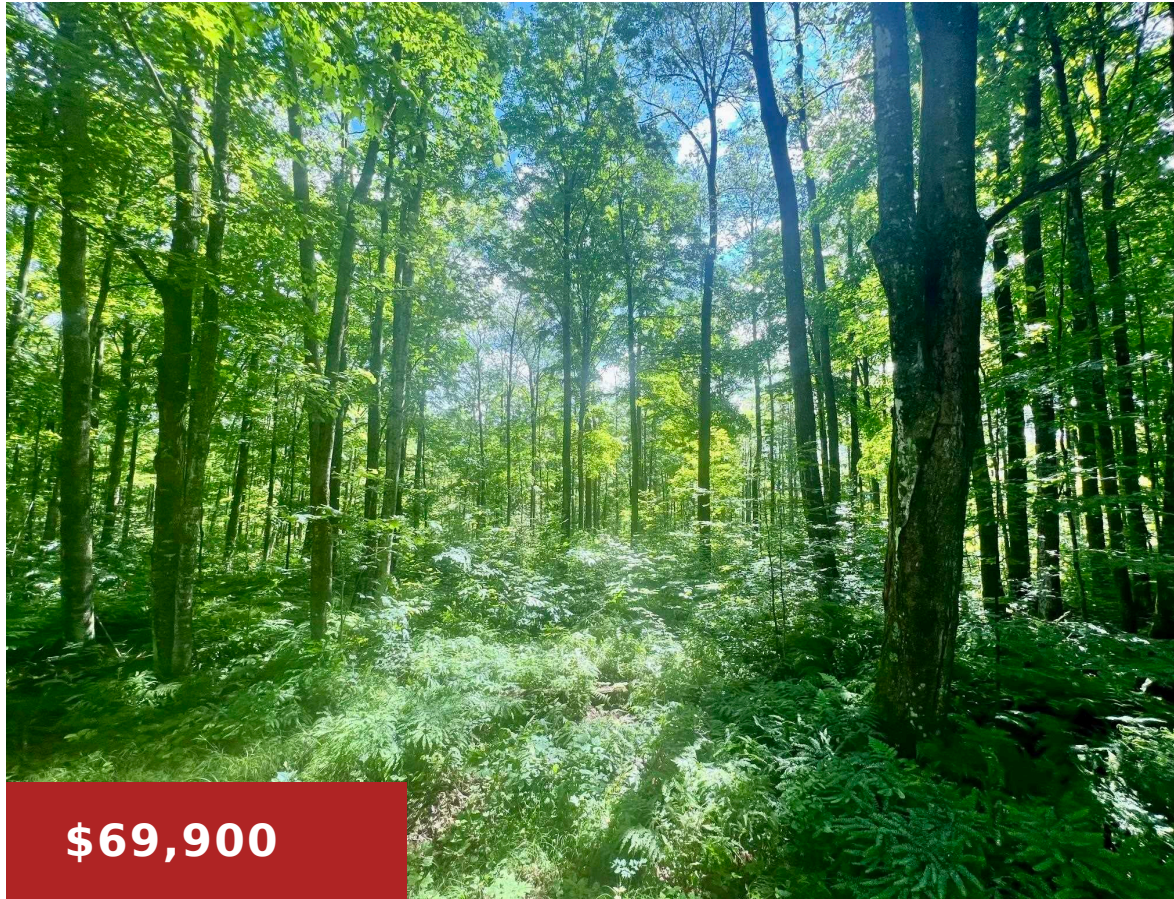

N12948 LIMBERG LANE 7, TOWN OF SILVER CLIFF, WI, 54104

<https://www.adashunjones.com>

N12948 LIMBERG Lane 7, Town of Silver Cliff, WI, 54104

\$69,900

Located near the Marinette - Forest - Oconto County border this 12 acres is a sportsman's paradise! Close to many lakes, streams and public lands including Caldron Falls Flowage and the Nicolet National Forest! This is a quiet dead end road so you wont have the through traffic to deal with however you can jump...