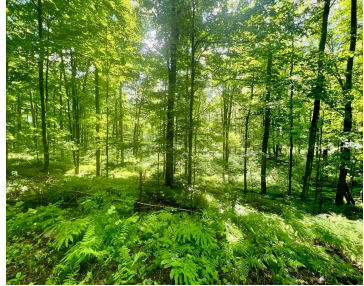

N12948 LIMBERG LANE 7, TOWN OF SILVER CLIFF, WI, 54104

<https://www.adashunjones.com>

N12948 LIMBERG Lane 7, Town of Silver Cliff, WI, 54104

\$69,900

Located near the Marinette - Forest - Oconto County border this 12 acres is a sportsman's paradise! Close to many lakes, streams and public lands including Caldron Falls Flowage and the Nicolet National Forest! This is a quiet dead end road so you wont have the through traffic to deal with however you can jump...