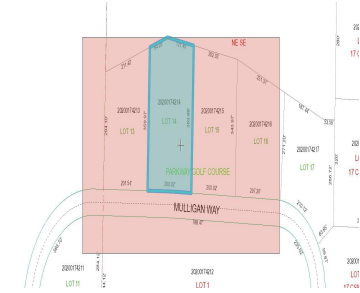

MULLIGAN WAY, POUND, WI, 54161-8659

<https://www.adashunjones.com>

MULLIGAN Way,
POUND, WI,
54161-8659

Beautiful lot located on on the 9th fairway of Parkway Golf Course in Pound, WI. 1.5 Acres with gorgeous views of the golf course and rolling hills. Within 15 minutes of Hwy 141, Kelly Lake and various other fishing spots, atv/snowmobile trails, supper clubs, Muck Farms and Nicolet National Forrest. Neighboring lots have well and...

Terry
Keller Williams Green Bay

Features

Price per sq ft: \$16,666.67

Lot Size, acres: 1.5

Subdivision Name: Parkway Golf Course **For Sale or Rent:** For Sale

Parcel Number: 00820200174214

GarageYN: No

AttachedGarageYN: No

FireplaceYN: No

PoolPrivateYN: No

Lot Features: Adjacent to Golf Course, Level

Utilities: Electricity Available

Water Source: None

Sewer: None

Tax Amount: \$5.94

Building Details