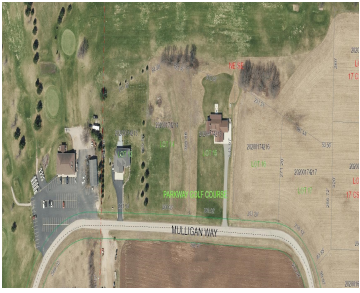

MULLIGAN WAY, POUND, WI, 54161-8659

<https://www.adashunjones.com>

MULLIGAN Way,
POUND, WI,
54161-8659

Beautiful lot located on on the 9th fairway of Parkway Golf Course in Pound, WI. 1.5 Acres with gorgeous views of the golf course and rolling hills. Within 15 minutes of Hwy 141, Kelly Lake and various other fishing spots, atv/snowmobile trails, supper clubs, Muck Farms and Nicolet National Forrest. Neighboring lots have well and...

Terry
Keller Williams Green Bay

Features

Price per sq ft: \$16,666.67

Lot Size, acres: 1.5

Subdivision Name: Parkway Golf Course **For Sale or Rent:** For Sale

Parcel Number: 00820200174214

GarageYN: No

AttachedGarageYN: No

FireplaceYN: No

PoolPrivateYN: No

Lot Features: Adjacent to Golf Course, Level

Utilities: Electricity Available

Water Source: None

Sewer: None

Tax Amount: \$5.94

Building Details