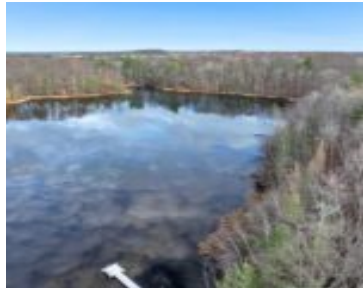

MAKWA COURT 63, STEPHENSON, WI, 54114

<https://www.adashunjones.com>

MAKWA Court 63,
Stephenson, WI,
54114

Discover your dream lakefront escape on Simpson Lake! This stunning 1.18-acre lot offers 270 feet of prime lake frontage, with electricity available and a previous perk test confirming it's ready for your dream home. Tucked into a serene, private setting, you'll enjoy the beauty of Simpson Lake, a 15-acre gem with a maximum depth of...

Travis
Keller Williams Green Bay

Features

Price per sq ft: \$49,576.27

Lot Size, acres: 1.18

For Sale or Rent: For Sale

Parcel Number: 032-07310.000

Water Body Name: Simpson Lake **GarageYN:** No

AttachedGarageYN: No

FireplaceYN: No

PoolPrivateYN: No

Lot Features: Cul-De-Sac, Rolling Slope, Wooded

Utilities: Electricity Available

Water Source: No Water

Sewer: None

Tax Amount: \$344.09

Building Details