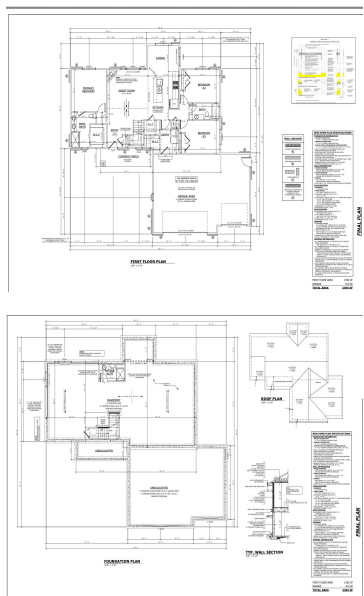

LT 1 COUNTY RD K, RANDOM LAKE, WI, 53075

<https://www.adashunjones.com>

Lt 1 COUNTY RD K,
RANDOM LAKE, WI,
53075

Escape the congestion while staying close to convenience! This spacious 1.24 acre lot sits right on the edge of town, offering privacy, open space, and easy access to local amenities. Soil test and certified survey are already on file, saving you time and money in the development process. Whether you're dreaming of a custom home...

Sherri
Keller Williams Envision

Features

Price per sq ft: \$39,112.90

For Sale or Rent: For Sale

GarageYN: No

FireplaceYN: No

Lot Features: Level, Rural - Not Subdivision

Water Source: None

Tax Amount: \$5.19

Lot Size, acres: 1.24

Parcel Number: 59028429586

AttachedGarageYN: No

PoolPrivateYN: No

Utilities: None

Sewer: None

Building Details