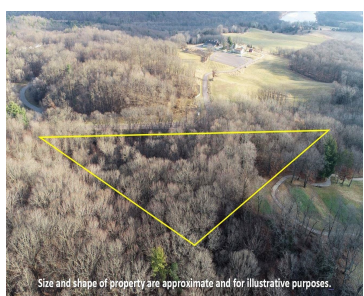

LOTS 1-2 COUNTY ROAD A, LAKE DELTON, WI, 53965

<https://www.adashunjones.com>

Lots 1-2 County Road A, Lake Delton, WI, 53965

\$474,000

erty are approximate and for illustrative purposes

With over 1100 feet of frontage on County Road A, this 6.72 +/- acre property is in a growing Wisconsin Dells area. Vennebu Hill Wedding Barn and Sognefjord Winery is across the street, and Wild Rock Golf Course is adjacent to this property. A new mountain coaster is being built to the northwest. Opportunities abound...

Jennifer Sagissor
First Weber Inc

Features

Days on Market: 505

Parcel Number: 146-0346-51000

AttachedGarageYN: No

PoolPrivateYN: No

Utilities: Natural Gas Available, Electricity Available

Tax Year: 2025

Tax Amount: \$1,136

Lot Size, acres: 6.72

GarageYN: No

FireplaceYN: No

Lot Features: Wooded

Water Source: Municipal water available

Sewer: Public Sewer

Building Details