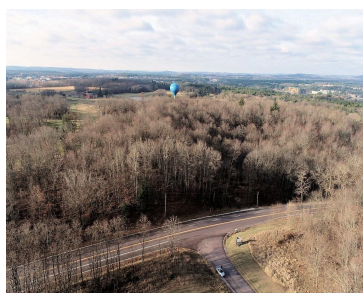

LOTS 1-2 COUNTY ROAD A, LAKE DELTON, WI, 53965

<https://www.adashunjones.com>

Lots 1-2 County Road A, Lake Delton, WI, 53965

\$474,000

erty are approximate and for illustrative purposes

With over 1100 feet of frontage on County Road A, this 6.72 +/- acre property is in a growing Wisconsin Dells area. Vennebu Hill Wedding Barn and Sognefjord Winery is across the street, and Wild Rock Golf Course is adjacent to this property. A new mountain coaster is being built to the northwest. Opportunities abound...

Tax Amount: \$1,136

Lot Size, acres: 6.72

GarageYN: No

FireplaceYN: No

Lot Features: Wooded

Water Source: Municipal water available

Sewer: Public Sewer

Building Details