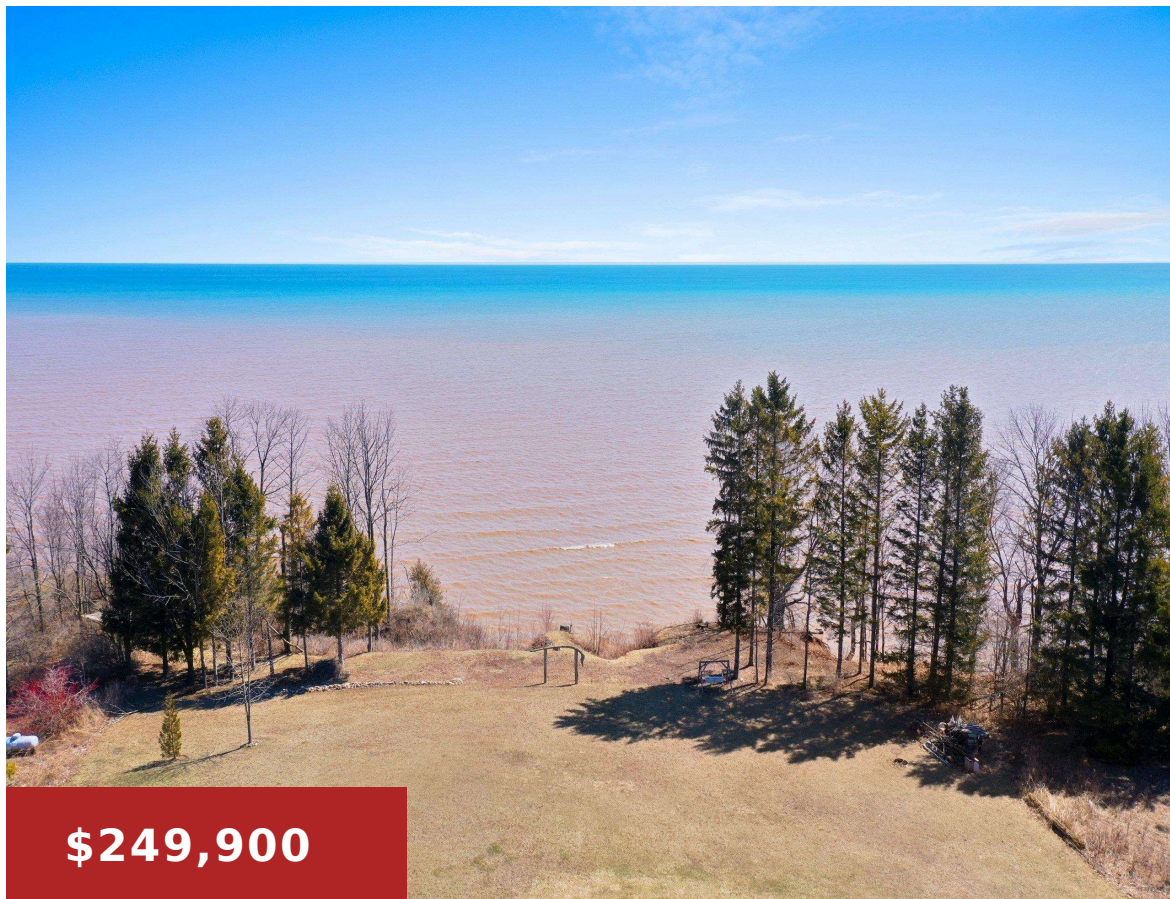

LAKESHORE ROAD, KEWAUNEE, WI, 54216

<https://www.adashunjones.com>

LAKESHORE Road,
KEWAUNEE, WI,
54216

\$249,900

Take in breathtaking views of Lake Michigan from this exceptional 3-acre lot! Ready and waiting for your dream home, this property offers the perfect blend of tranquility and convenience—just outside Kewaunee city limits and only 30 minutes from Green Bay or Door County. Electric and gas in road per WPS. Swing and arch on property...