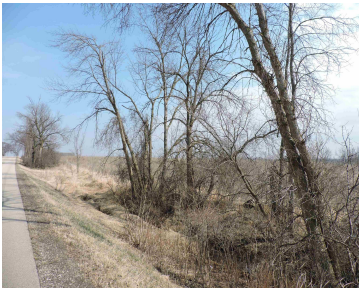

EDGEWATER RIDGE ROAD, OMRO, WI, 54963

<https://www.adashunjones.com>

EDGEWATER RIDGE
Road, OMRO, WI,
54963

\$79,900

This 6.07 acres located in The Town of Rushford is a great opportunity for those who love nature and want to build your dream home, plus have some space to roam. Close to Omro, Berlin, Oshkosh and the Fox Valley. Per seller, well and septic would be needed. Seller is not aware of any prior...

- Land
- Agricultural, Vacant Land/Acreage
- Active

Colleen
Coldwell Banker Real Estate Group

Features

GarageYN: No

FireplaceYN: No

Lot Features: Rectangular Lot, Rural - Not Subdivision

AttachedGarageYN: No