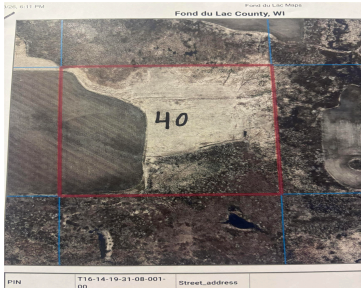

COUNTY RD W, CAMPBELLSPORT, WI, 53010

<https://www.adashunjones.com>

COUNTY RD W,
CAMPBELLSPORT,
WI, 53010

Looking for the perfect opportunity to become a land owner? Look no further! This parcel boasts so much opportunity for both agriculture and recreational use with a perfect combination of tillable acreage and wetland/wooded areas. 44 acres are currently tillable and used for agriculture use with the remaining 31 being a great habitat for deer...

Tax Amount: \$611.63

Lot Size, acres: 75.79

Parcel Number: T16-14-19-31-07-005-00

AttachedGarageYN: No

PoolPrivateYN: No

Utilities: None

Sewer: None

Building Details