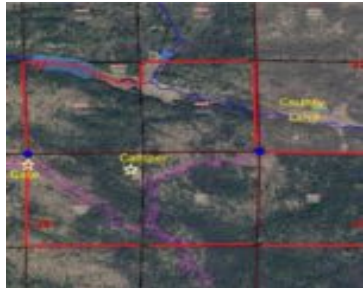

# COUNTY RD OO, PEMBINE, WI, 54156

<https://www.adashunjones.com>

COUNTY RD OO,  
PEMBINE, WI,  
54156

**\$399,000**

Hunter's paradise! This remarkable 194-acre forestland property offers exceptional recreational and timber investment potential just 1/2 mile west of Pembine. Ideal for a hunting club or private retreat, the property includes a 26' camper with lean-to, storage shed, and elevated deer blinds. The acreage features a diverse mix of hardwoods, softwoods, and conifers with rolling...