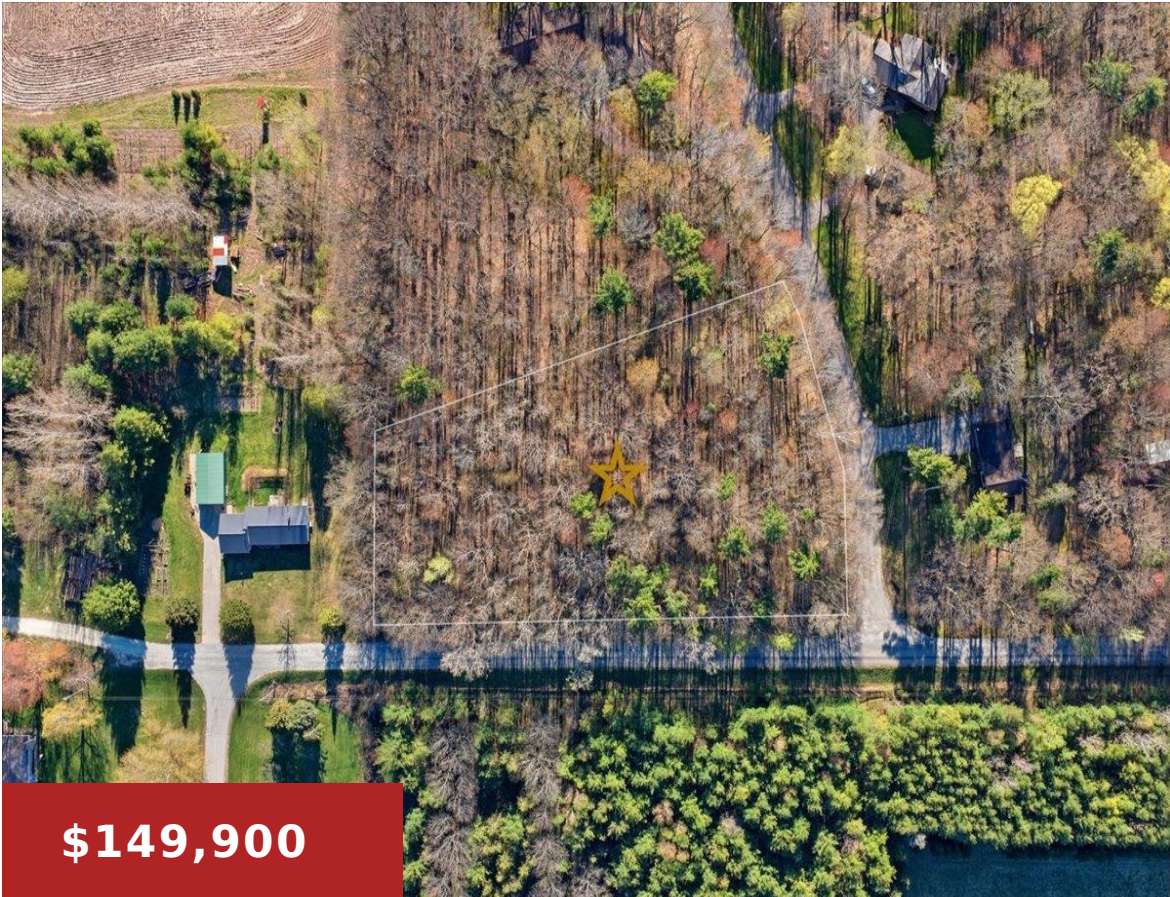

CIRCLE ROAD, LUXEMBURG, WI, 54217-0000

<https://www.adashunjones.com>

CIRCLE Road,
LUXEMBURG, WI,
54217-0000

Discover the perfect blend of privacy and convenience with this beautiful 2.11-acre wooded vacant lot in southern Door County, Town of Union. Featuring rolling terrain and a peaceful natural setting, this property offers an ideal location for your future home or getaway retreat. Neighboring properties have conventional septic systems, adding to the property's potential. Natural...

Tax Amount: \$33

Lot Size, acres: 2.11

Parcel Number: 0263001

AttachedGarageYN: No

PoolPrivateYN: No

Utilities: Electricity Available, Natural Gas Available, Phone Available

Sewer: None

Building Details