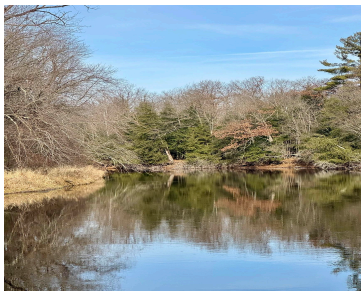

# AIRPORT ROAD, CRIVITZ, WI, 54114

<https://www.adashunjones.com>

AIRPORT Road,  
CRIVITZ, WI, 54114

**\$69,900**

4.56 Acres with approximately 630 feet of water frontage on the Peshtigo River. Buildable lot with electric at the road. Enjoy kayaking, floating, fishing & views on the river. Easy access to the highway. Survey completed and corners are marked.