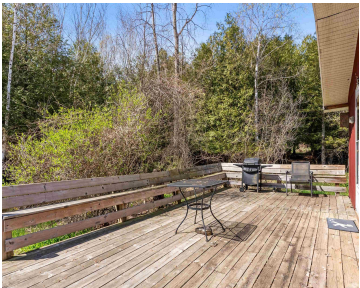

775 FOREST DRIVE, FORESTVILLE, WI, 54235

<https://www.adashunjones.com>

775 FOREST Drive,
FORESTVILLE, WI,
54235

\$209,000

Tucked away at the end of a quiet country road, this charming Door County retreat offers 2.27 partially wooded acres and the privacy you've been searching for. Featuring 2 bedrooms and 1 bath, this cozy getaway is the perfect escape to relax, unwind, and enjoy nature. Whether you're looking for a weekend retreat, vacation property,...

• 1064 sq ft

Heidi
ERA Starr Realty

Features

Price per sq ft: \$196.43

Area, sq ft: 1,064 sq ft

Lot Size, acres: 2.27

Year built: 1970

For Sale or Rent: For Sale