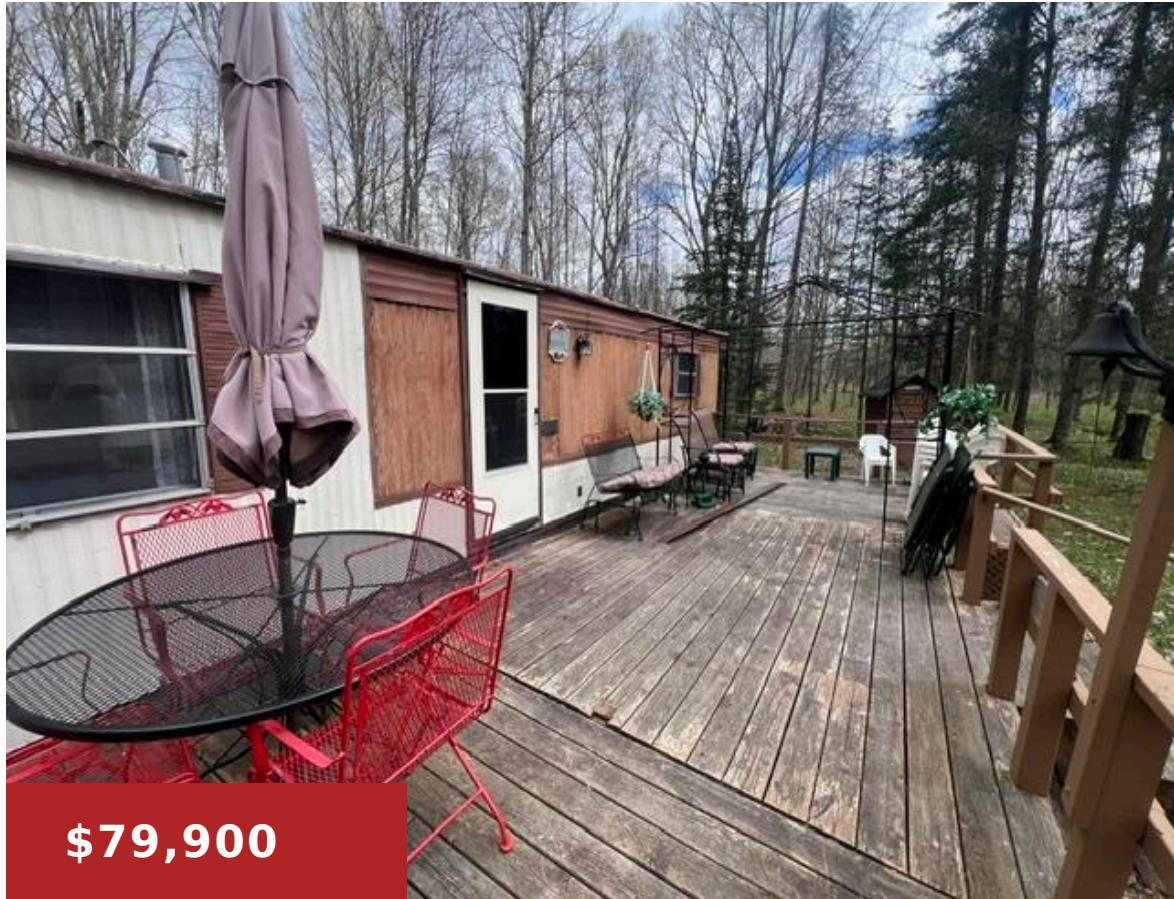

701 MEMORY LANE, WABENO, WI, 54566

<https://www.adashunjones.com>

701 MEMORY Lane,
WABENO, WI,
54566

\$79,900

14x72 trailer home featuring 3Br's and 1.5 baths built in 1974 by Marshfield homes in Wis. Home is being Sold fully furnished with appliances . All the furnishings, kitchen ware, clean linens, and wall hangings included . Move right in. Almost 2 acre lot with nice yard . Drilled well and 2000 gal holding tank....

• 1008 sq ft

AI
Shorewest, Realtors-Northern R

Features

Price per sq ft: \$79.27

Lot Size, acres: 1.72

For Sale or Rent: For Sale

GarageYN: No

Heating: Forced Air

PoolPrivateYN: No

Amenities: Dryer, Range, Refrigerator, Washer

Water Source: Well

Tax Amount: \$415

Area, sq ft: 1,008 sq ft

Year built: 1972

Parcel Number: 028014430000

AttachedGarageYN: No