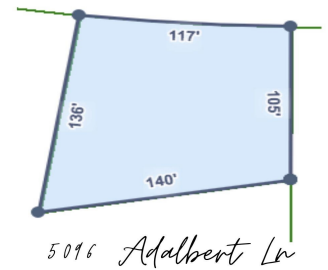

5096 ADALBERT
Lane, NEW
FRANKEN, WI,
54229

5096 ADALBERT LANE, NEW FRANKEN, WI, 54229

<https://www.adashunjones.com>

5096 ADALBERT

\$68,000

CHOOSE YOUR OWN BUILDER! Beautiful building lot in St. Killian's Estates. This .35 acre lot is bordered on two sides by the neighborhood park and offers a view of the pond there. Sewer = lateral at street. This exceptional subdivision boasts its own park and offers nice sized lots with an appealing view. Homes in...

- Land
- Residential, Vacant Land/Acreage
- Active

Becky

Coldwell Banker Real Estate Group

Features

GarageYN: No

FireplaceYN: No

Lot Features: Adjacent to Public Land, Rural - Subdivision

Tax Amount: 303.78