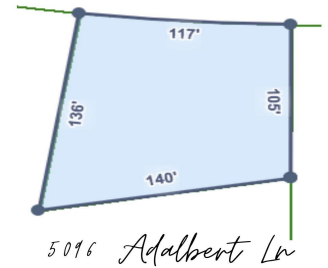

5096 ADALBERT
Lane, NEW
FRANKEN, WI,
54229

5096 ADALBERT LANE, NEW FRANKEN, WI, 54229

<https://www.adashunjones.com>

5096 ADALBERT

\$68,000

CHOOSE YOUR OWN BUILDER! Beautiful building lot in St. Killian's Estates. This .35 acre lot is bordered on two sides by the neighborhood park and offers a view of the pond there. Sewer = lateral at street. This exceptional subdivision boasts its own park and offers nice sized lots with an appealing view. Homes in...

Becky

Coldwell Banker Real Estate Group

Features

Price per sq ft: \$194,285.71

Lot Size, acres: 0.35

Subdivision Name: St Killians Estate **For Sale or Rent:** For Sale

Parcel Number: SC-2189

GarageYN: No