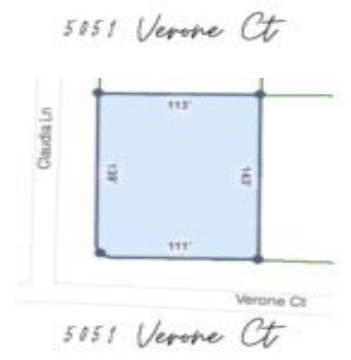

# 5051 VERONE COURT, NEW FRANKEN, WI, 54229

<https://www.adashunjones.com>

5051 VERONE  
Court, NEW  
FRANKEN, WI,  
54229

Ready to build your dream home? This non-builder exclusive building lot in St. Killian's Estates subdivision is ready for your new home! This .37 acre lot is located on the corner of Verone Court and Claudia Lane, offering two locations for your driveway. This exceptional subdivision boasts its own park with pond and offers nice...

## Features

**Price per sq ft:** \$189,189.19

**Lot Size, acres:** 0.37

**Subdivision Name:** St Killians Estate **For Sale or Rent:** For Sale

**Parcel Number:** SC-2184

**GarageYN:** No

**AttachedGarageYN:** No