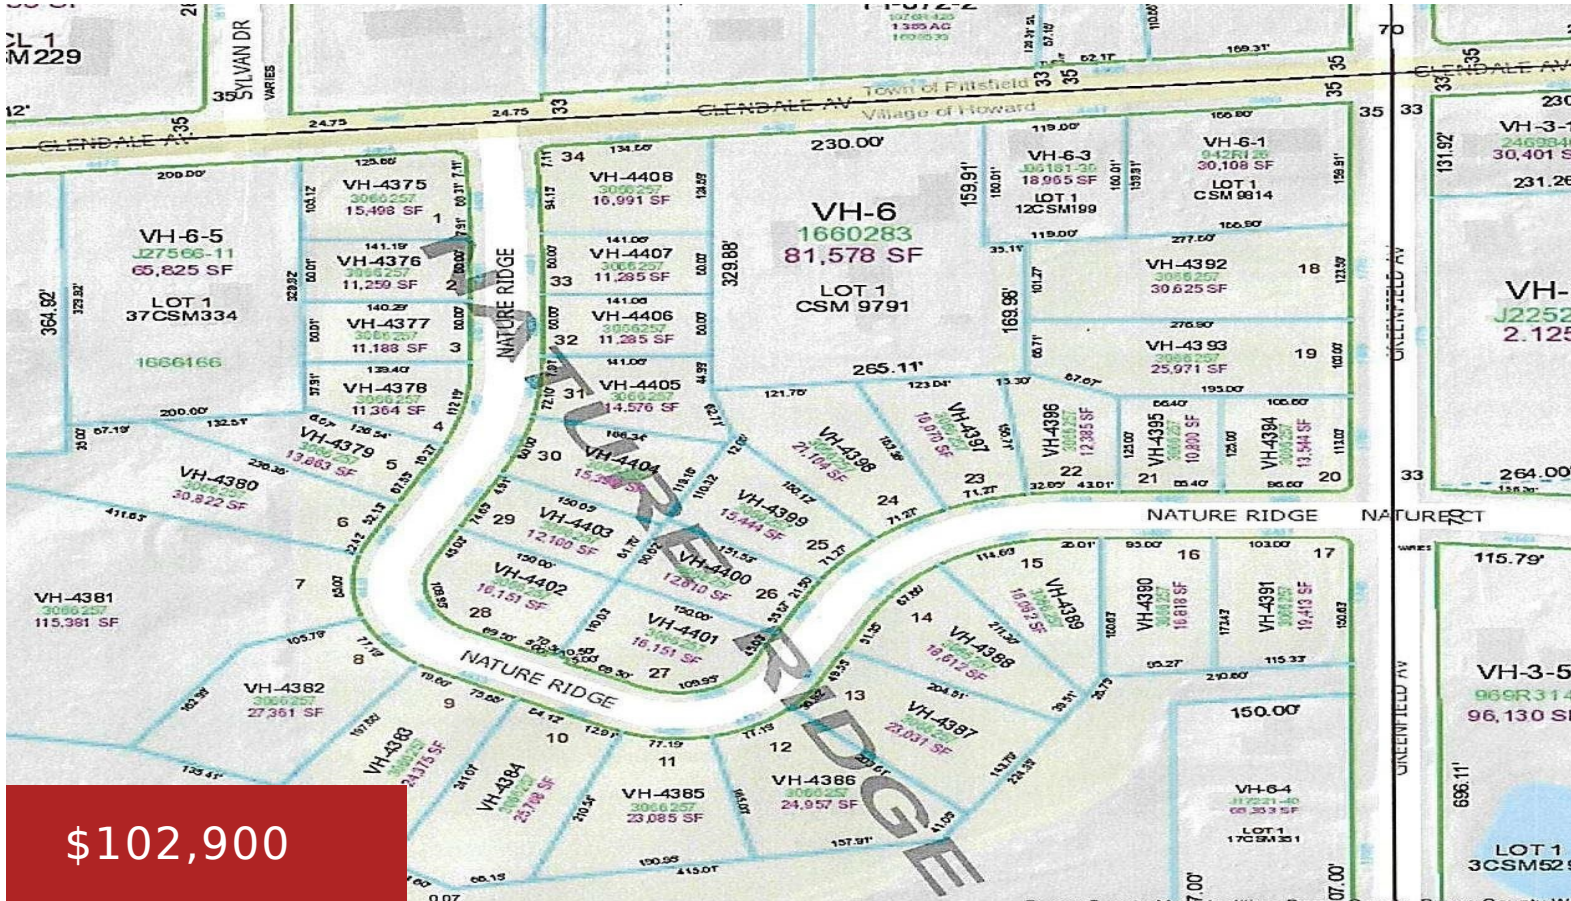

# 4438 NATURE RIDGE, HOWARD, WI, 54313-0000

<https://www.adashunjones.com>

4438 NATURE Ridge, HOWARD, WI, 54313-0000

Desirable location in the Village of Howard. Relaxing country setting less than 10 minutes from schools, shopping, and a wide array of outdoor activities. Near Nouryon Sports Complex, Mountain Bay Trail & Howard Commons. Easy highway access nearby. Lot is builder exclusive with Black Diamond Builders. Don't miss out on this great opportunity!