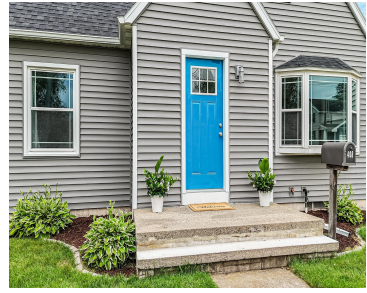

**408 W LINCOLN AVENUE, LITTLE CHUTE, WI,
54140-1622**

<https://www.adashunjones.com>

408 W LINCOLN
Avenue, LITTLE
CHUTE, WI,
54140-1622

Delayed Showings start 6/23! This Spacious Cape Cod has Amazing updates! Roof, W Heater, Furnace, Water Soft, Rvs Osmosis! Kitchen is partly remodeled, w/some materials & Plan left for you, incl. flooring for kitchen/hall, & newer appliances. 5 BR w/2 on the Main floor, plus the Full Bath. Multiple office space options. Windows are newer including...

• 1852 sq ft

Kate
Coldwell Banker Real Estate Group

Features

Price per sq ft: \$166.31

Lot Size, acres: 0.3

For Sale or Rent: For Sale

Architectural Style: Cape Cod

GarageYN: No