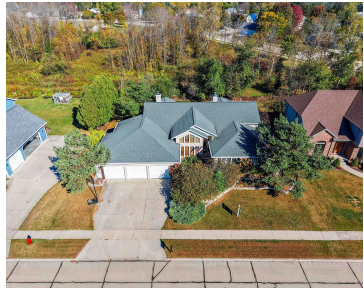

3718 WESTWOOD LANE, MANITOWOC, WI, 54220-1672

<https://www.adashunjones.com>

3718 WESTWOOD Lane, MANITOWOC, WI, 54220-1672

One owner home backing up to Fleetwood Park! This more than 3300 sqft ranch is an entertaining dream featuring soaring ceilings in the great rm, built in speakers, statement fireplace, open to stately yet whimsical formal dining rm. Kitchen boasts Brazilian Cherry Wilco cabinets with a wet bar area & beverage fridge, cook top and wall...

• 3572 sq ft

Bridget
Coldwell Banker Real Estate Group

Michelle
Coldwell Banker Real Estate Group

Lisa
Coldwell Banker Real Estate Group

Features

Price per sq ft: \$167.95

Lot size, sq ft: 15020 acres

Year built: 1994

Below Grade Finished Area, sq ft: 240

Sewer: Public Sewer

Area, sq ft: 3,572 sq ft

Lot Size, acres: 0.34

For Sale or Rent: For Sale

Architectural Style: Contemporary, Ranch

GarageYN: No

Heating: Forced Air, Varies by Unit