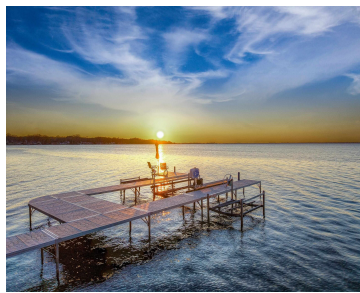

# 3050 WALDWIC LANE, OSHKOSH, WI, 54904

<https://www.adashunjones.com>

3050 WALDWIC Lane, OSHKOSH, WI, 54904

Gorgeous waterfront setting with all of the fun activity's lake living offers. Access multiple lakes and rivers by water including restaurants, beaches and music venues too. This expansive home features 3 floors of living spaces with great views of the water. Enter to the impressive, curved staircase opening to the great room and dining room...