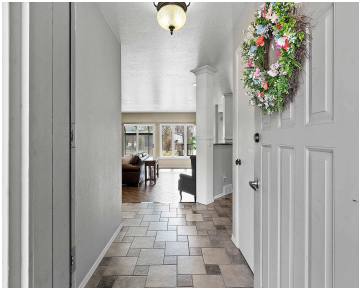

# 2763 S MEMORIAL DRIVE, GREEN BAY, WI, 54313-6248

<https://www.adashunjones.com>

2763 S MEMORIAL  
Drive, GREEN BAY,  
WI, 54313-6248

**\$434,900**

Nestled on a stunning .88-acre fenced lot, this gorgeous 3BR, 2BA ranch offers beauty, privacy & standout updates. Once home to magnolia breeder Dennis Ledvina, the property features 100+ trees & a charming, attached greenhouse. Inside, enjoy a spacious 23x20 tiled living room & a 2015 renovated kitchen w/granite countertops, also featured in both baths....