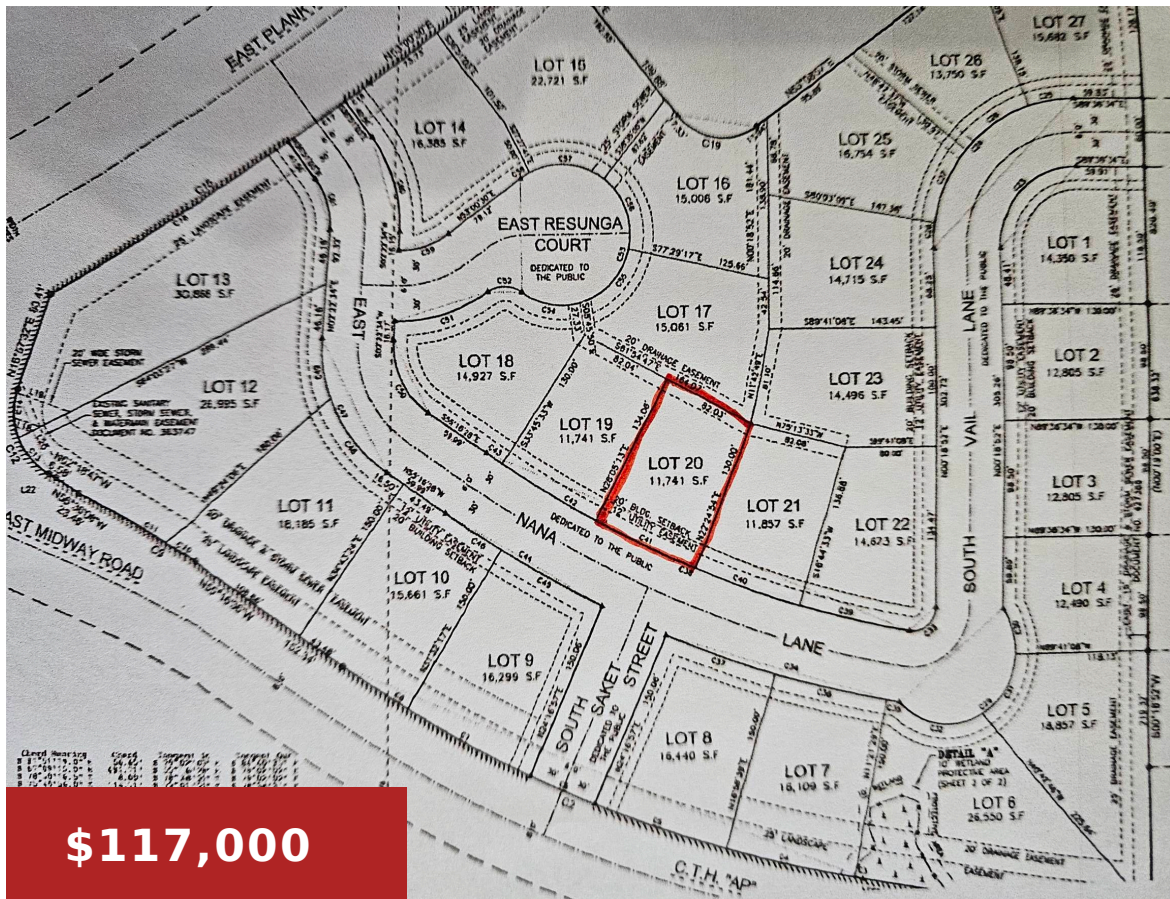

# 2220 E NANA LANE, APPLETON, WI, 54915

<https://www.adashunjones.com>

2220 E NANA Lane,  
APPLETON, WI,  
54915

Lumbini Estates — a beautiful new subdivision offering a rare collection of expansive, carefully curated homesites designed for those who expect nothing less than the finest. With lots averaging from .3 to .5 acres, this is where distinguished living begins. Ideally situated close to premier shopping, dining, schools, and all the amenities. Paved roads and...

## Features

**Price per sq ft:** \$433,333.33

**For Sale or Rent:** For Sale

**GarageYN:** No

**FireplaceYN:** No

**Lot Features:** Level

**Water Source:** Public, Water Lateral in Road

**Tax Amount:** \$100

**Lot Size, acres:** 0.27

**Parcel Number:** 319416146

**AttachedGarageYN:** No

**PoolPrivateYN:** No

**Utilities:** Electricity Available, Natural Gas Available

**Sewer:** Public Sewer, Sewer Lateral in Road