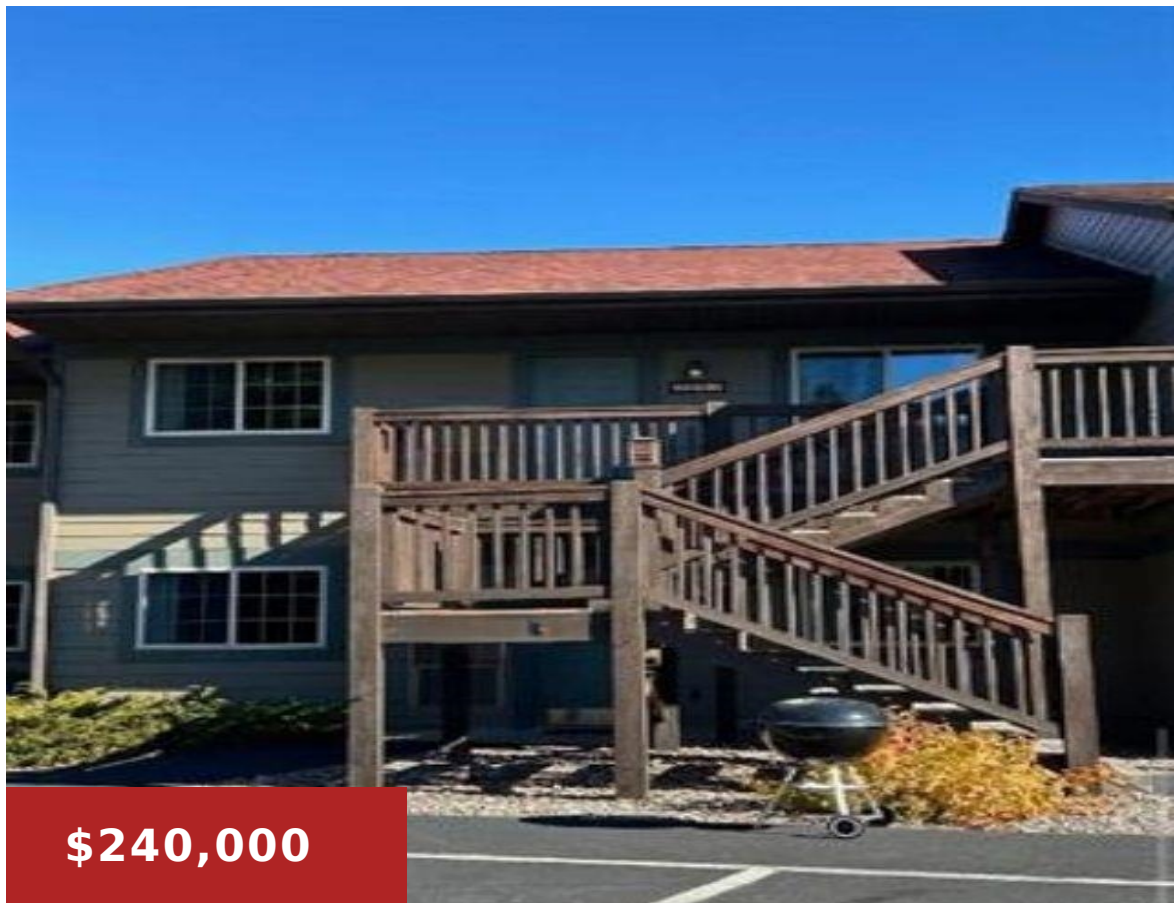

2022 WILD EAGLE LANE, EAGLE RIVER, WI, 54521

<https://www.adashunjones.com>

2022 WILD EAGLE Lane, EAGLE RIVER, WI, 54521

\$240,000

• 1120 sq ft

Enjoy effortless Northwoods living at Wild Eagle Lodge with this beautifully maintained upper-level 2-bedroom, 2-bath condo overlooking peaceful Lynx Lake. Offers a spacious and inviting layout featuring vaulted ceilings, a gas fireplace, full kitchen, and balcony—great for relaxing after a day on the water or trails. Located on the Eagle River Chain of Lakes, this...

Julie
Thiel Real Estate

Features

Price per sq ft: \$214.29

Year built: 2005

Association Fee: 529

Parcel Number: 26-474-00073

GarageYN: No

Heating: Forced Air