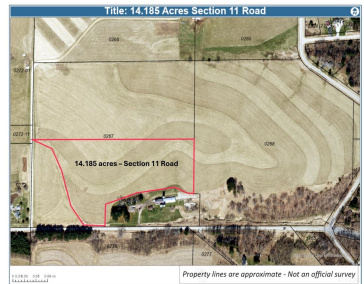

# 14.185 AC SECTION 11 ROAD, LA VALLE, WI, 53941

<https://www.adashunjones.com>

14.185 AC Section  
11 Road, La Valle,  
WI, 53941

**\$283,000**

This is your opportunity to own a large section of land, just across the street from Lake Redstone! This parcel offers 14.185 Acres of what is currently tillable land, but parcel offers your opportunity to build, use for recreation or continue to farm the land just around the corner from the areas beautiful lake, Lake...

## Features

**Days on Market:** 21

**Parcel Number:** 024-0267-00000

**AttachedGarageYN:** No

**PoolPrivateYN:** No

**Water Source:** None

**Sewer:** None

**Lot Size, acres:** 14.18