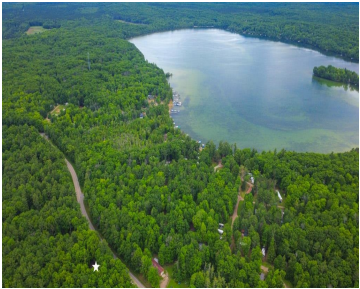

# 13170 COUNTY RD T, WHITE LAKE, WI, 54491

<https://www.adashunjones.com>

13170 COUNTY RD  
T, WHITE LAKE, WI,  
54491

**\$225,000**

Escape to the Northwoods with this beautifully maintained 3-bedroom, 2- full bath home situated on 1.92 wooded acres. Perfect as a vacation retreat or year-round residence. Large primary bedroom with a private bath. Freshly painted deck and a nicely landscaped yard where deer and turkey are frequent visitors. Relax around the backyard patio with a...