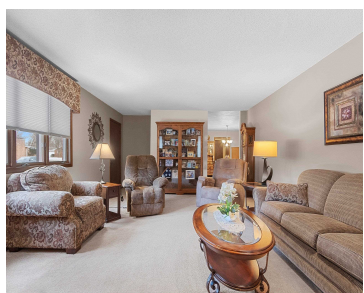

1313 FAIRVIEW COURT, LITTLE CHUTE, WI, 54140

<https://www.adashunjones.com>

1313 FAIRVIEW
Court, LITTLE
CHUTE, WI, 54140

\$349,900

Welcome home to this beautifully updated 3-bedroom ranch, perfectly tucked away on a quiet court offering peace, privacy, and comfort. This move-in-ready home features a large remodeled kitchen, spacious living room with a full wall stone fireplace, 1st floor laundry, updated main bath, additional half bath, some updated flooring, large 3 seasons room overlooking beautiful...