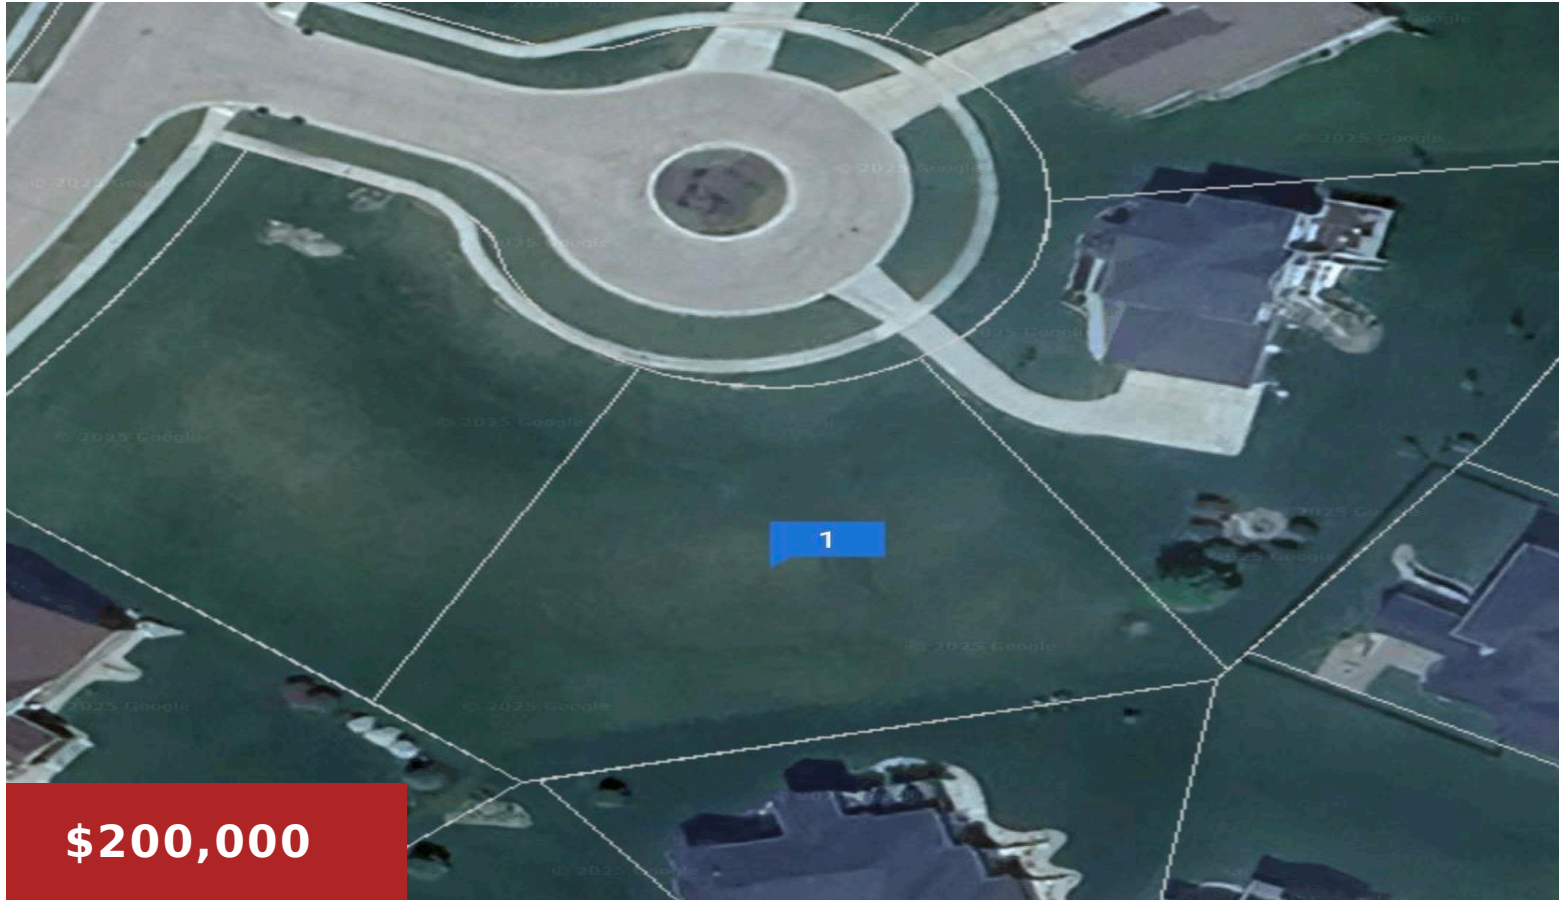

130 JWANA CIRCLE, OREGON, WI, 53575

<https://www.adashunjones.com>

130 Jwana Circle,
Oregon, WI, 53575

Build your dream home on this nearly half-acre lot tucked away on a quiet cul-de-sac in the highly sought-after Legend at Bergamont neighborhood!** This premier golf course community in Oregon offers a lifestyle like no other—with access to resort-style amenities including a championship golf course, swimming pools, waterslides, tennis courts, and a cutting-edge fitness center....

Matt Winzenried
Realty Executives Cooper Spransy

Features

Days on Market: 152

Lot Size, acres: 0.5

Subdivision Name: THE LEGEND AT BERGAMONT

Parcel Number: 0509-113-1329-1

GarageYN: No

AttachedGarageYN: No