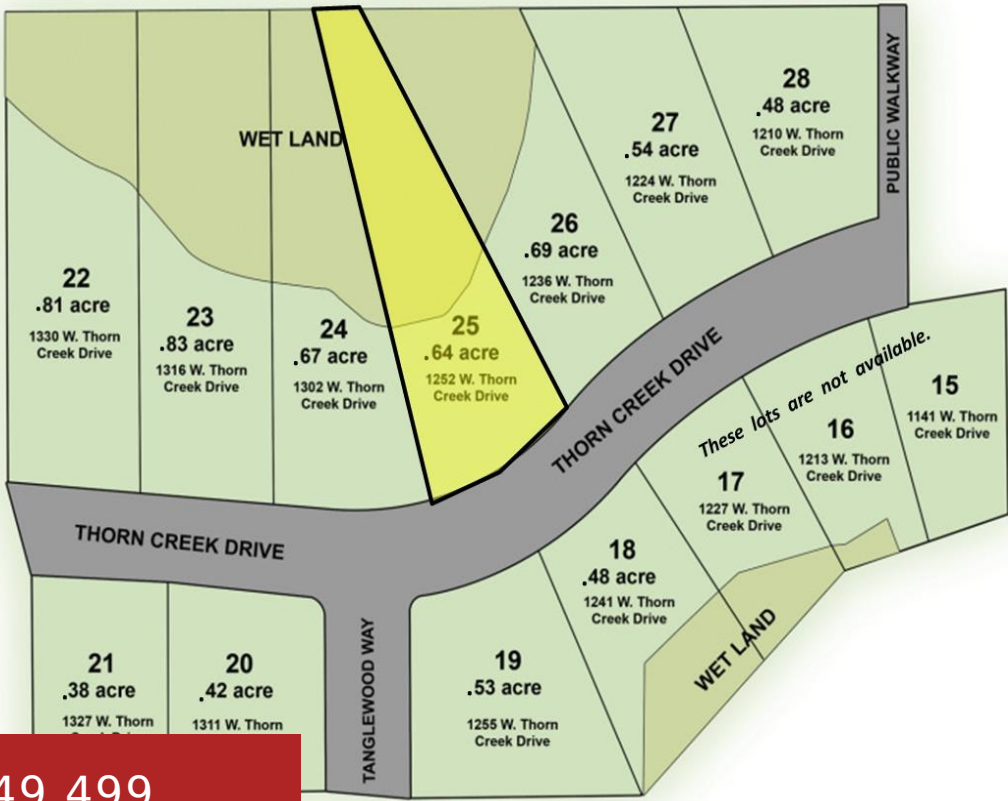

1252 THORN CREEK DRIVE 25, HILBERT, WI, 54129

<https://www.adashunjones.com>

1252 THORN CREEK Drive 25, Hilbert, WI, 54129

\$49,499

BUILD YOUR NEW HOME on the edge of the village limits of Hilbert! Central location w/short drive to Appleton, Green Bay, Chilton or Manitowoc. Phase 2 is NOW OPEN w/14 lots available with all different sizes too ranging from .38 acre to .83 acre. Beautiful backdrop of woods on some lots w/a walk way to...

- Land
- Residential, Vacant Land/Acreage
- Closed

Keith
Coldwell Banker Real Estate Group

Features

GarageYN: No

AttachedGarageYN: No

FireplaceYN: No

PoolPrivateYN: No

Lot Features: Level, Wetlands