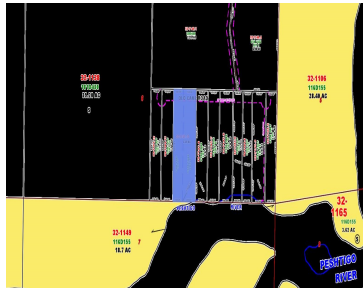

**11366 W OLD CAMP ROAD, CRIVITZ, WI, 54114**

<https://www.adashunjones.com>

**11366 W OLD CAMP  
Road, CRIVITZ, WI,  
54114**

Looking for a Beautiful Property on Johnson Falls Flowage? Here it is, almost 3.5 acres with a New Pole Building. Finish the building off as a cabin, store your camper/boats/ATV's and build your Up North Retreat. Property has electric and has had a Perk test completed. There is currently an upscale outhouse on the property....

**Sewer:** Other

**Lot Size, acres:** 3.39

**Parcel Number:** 032-01141.013

**GarageYN:** No

**FireplaceYN:** No

**Lot Features:** Rectangular Lot, Wooded

**Water Source:** None

**Tax Amount:** \$835.35