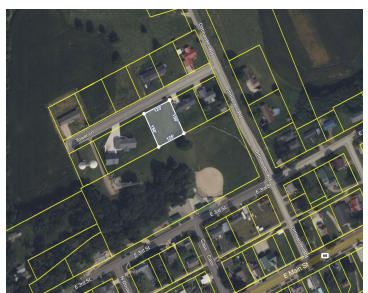

# 105 TOWER LANE, WAUZEKA, WI, 53826

<https://www.adashunjones.com>

105 Tower Lane,  
Wauzeka, WI,  
53826

**\$35,900**

Been looking for a lot to build on in a quiet corner of the driftless region? You just found it. Located in Wauzeka, this lot has all utilities to the lot line and municipal water and sewer available. Get a birds eye view of the ballfield and amazing views of Crawford County. Nice sized lot...

## Features

**Days on Market:** 203

**Parcel Number:** 1910306002

**AttachedGarageYN:** No

**PoolPrivateYN:** No

**Water Source:** Municipal water available

**Sewer:** Public Sewer

**Lot Size, acres:** 0.43