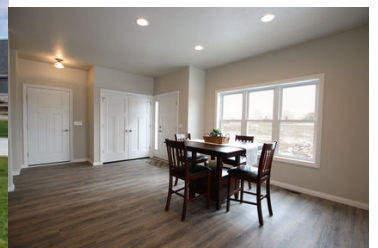

W7092 RIDGELINE TRL GREENVILLE WI 54942

\$399,900 MLS# 50213436

Listed by: Adashun Jones, Inc.

Move right in to this AMAZING new construction condo! This open concept unit features solid surface countertops, walk in pantry, high end appliances, and custom cabinets throughout. First floor laundry, second bedroom on main floor, spacious 2 car garage, and a DECKED OUT rec room in the basement! Once you step inside this BEAUTIFUL home, you will see why the Fox Highlands is the place to be!!!!